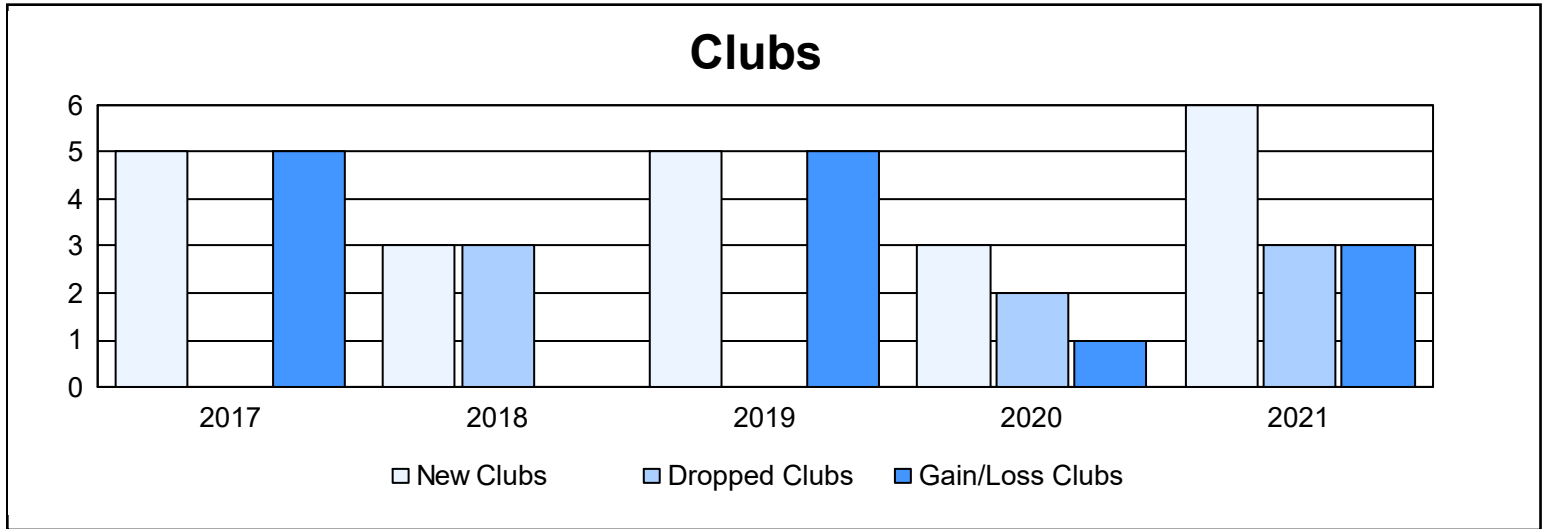

Year	New Clubs	Dropped Clubs	Gain/ Loss Clubs	New Members	Charter Members	Reinstate Members	Transfer Members	Total Member Added	Total Members Dropped	Gain/ Loss Members
2016-2017	5	0	5	133	127	15	2	277	123	154
2017-2018	3	3	0	133	87	8	2	230	183	47
2018-2019	5	0	5	70	104	4	0	178	110	68
2019-2020	3	2	1	86	69	11	1	167	223	-56
2020-2021	6	3	3	246	149	2	2	399	251	148
<b>Average</b>	<b>4</b>	<b>2</b>	<b>3</b>	<b>134</b>	<b>107</b>	<b>8</b>	<b>1</b>	<b>250</b>	<b>178</b>	<b>72</b>

### Membership Composition June 2021 Cumulative