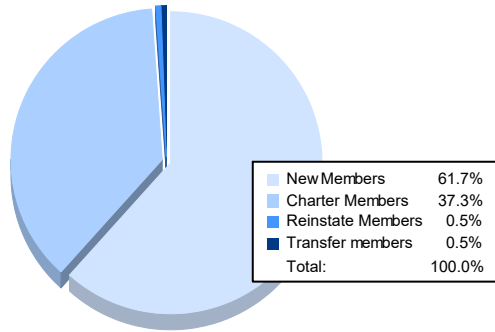

Year	New Clubs	Dropped Clubs	Gain/ Loss Clubs	New Members	Charter Members	Reinstate Members	Transfer Members	Total Member Added	Total Members Dropped	Gain/ Loss Members
2016-2017	5	0	5	133	127	15	2	277	123	154
2017-2018	3	3	0	133	87	8	2	230	183	47
2018-2019	5	0	5	70	104	4	0	178	110	68
2019-2020	3	2	1	86	69	11	1	167	223	-56
2020-2021	6	3	3	246	149	2	2	399	251	148
<b>Average</b>	<b>4</b>	<b>2</b>	<b>3</b>	<b>134</b>	<b>107</b>	<b>8</b>	<b>1</b>	<b>250</b>	<b>178</b>	<b>72</b>

### Membership Composition June 2021 Cumulative