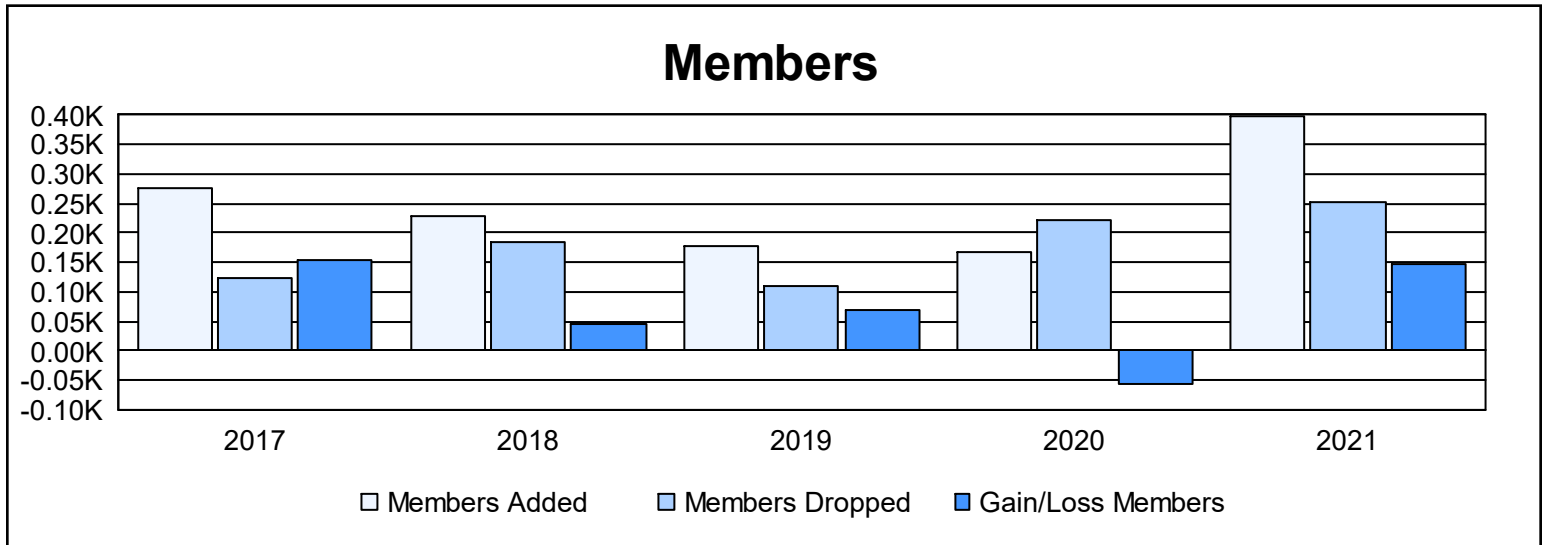

Year	New Clubs	Dropped Clubs	Gain/ Loss Clubs	New Members	Charter Members	Reinstate Members	Transfer Members	Total Member Added	Total Members Dropped	Gain/ Loss Members
2016-2017	5	0	5	133	127	15	2	277	123	154
2017-2018	3	3	0	133	87	8	2	230	183	47
2018-2019	5	0	5	70	104	4	0	178	110	68
2019-2020	3	2	1	86	69	11	1	167	223	-56
2020-2021	6	3	3	246	149	2	2	399	251	148
<b>Average</b>	<b>4</b>	<b>2</b>	<b>3</b>	<b>134</b>	<b>107</b>	<b>8</b>	<b>1</b>	<b>250</b>	<b>178</b>	<b>72</b>

### Membership Composition June 2021 Cumulative